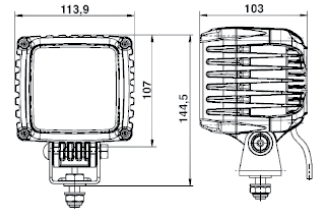

POWERBEAM 1000 - 1GA-996188-001

Short Code	A6188
Bulb Type	LED
Light Design	LED
Mounting Type	Bracket
Rated Voltage	12V/24V
Product Group	Universal

POWERBEAM 2000 - 1GA-996189-001

Short Code	A6189
Bulb Type	LED
Light Design	LED
Mounting Type	Mounting
Rated Voltage	9V-33V
Product Group	Universal