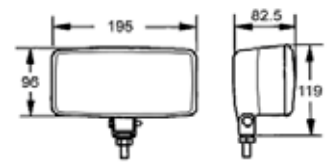

COMET 700 FF SET - 1F7-010032-801 (Ref. 37.5)

Short Code	A9090
Bulb Type	H3
Light Design	Halogen FF
Mounting Type	Mounting
Rated Voltage	12V
Product Group	Lighting System - Universal
Accessory	Clear Cover (short code 8137)

Isolux - distance in meters

COMET 550 SET - 1FD-005700-811

Short Code	A9060
Bulb Type	H3
Light Design	Halogen
Mounting Type	Mounting
Rated Voltage	12V
Product Group	Lighting System - Universal
Accessory	Clear Cover (short code 8138)

COMET 550 BLUE SET - 1FD-005700-821

Short Code	A9061
Bulb Type	H3
Light Design	Halogen
Mounting Type	Mounting
Rated Voltage	12V
Product Group	Lighting System - Universal
Accessory	Clear Cover (short code 8138)