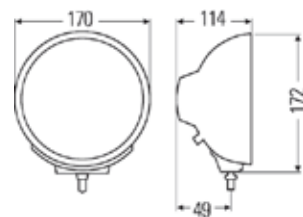

Isolux - distance in meters

LUMINATOR COMPACT METAL - 1F3-009094-061 (Ref. 17.5)

Short Code	A9094-6
Bulb Type	H1
Light Design	Halogen
Mounting Type	Mounting
Rated Voltage	12V/24V
Product Group	Lighting System - Universal
Accessory	Clear Cover (short code 8155)