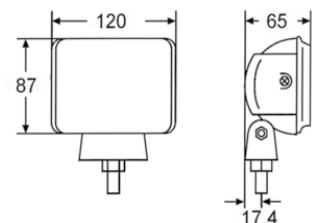

FF COMPACT RANGE: Sophisticated design

Modern Free Form (FF) lighting technology is the result of a highly sophisticated computer-assisted design system that perfectly coordinates the shape of the reflector with the light source, thus producing the most efficient possible light output. The result is an elegant headlamp with innovative design featuring the FF signature clear lens. The reflector alone distributes the light - unlike traditional lamps, which depend on the lens to create the beam pattern. Lamps using Free Form reflectors produce up to three times more illumination than ordinary lamps.

FF 50 SET- 1FA-008283-811

Short Code	A8283-81
Bulb Type	H7
Light Design	Halogen FF
Mounting Type	Mounting
Rated Voltage	12V
Product Group	Lighting System - Universal
Accessory	Clear Cover (short code 8147)

COMET 75 FF SET - 1FA-008284-811

Short Code	A8284-81
Bulb Type	H7
Light Design	Halogen FF
Mounting Type	Mounting
Rated Voltage	12V
Product Group	Lighting System - Universal

MICRO FF SET - 1FA-007133-831

Short Code	A9010
Bulb Type	H3
Light Design	Halogen
Mounting Type	Upright/Pendant
Rated Voltage	12V
Product Group	Lighting System - Universal