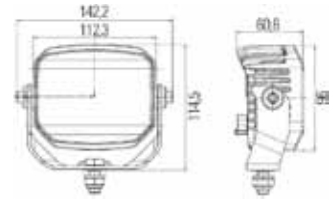

POWERBEAM 1000 - 1GA-996188-001

Short Code	A6188
Bulb Type	LED
Light Design	LED
Mounting Type	Bracket
Rated Voltage	12V/24V
Product Group	Universal

POWERBEAM 2000 - 1GA-996189-001

Short Code	A6189
Bulb Type	LED
Light Design	LED
Mounting Type	Mounting
Rated Voltage	9V-33V
Product Group	Universal

WORKLIGHT MASTER - 1GA-005060-001

Short Code	A2940
Bulb Type	H3
Light Design	Halogen
Mounting Type	Mounting
Rated Voltage	12V/24V
Product Group	Universal

WORKLIGHT AS200 FF - 1GA-998532-011

Short Code	A2011
Bulb Type	H3
Light Design	Halogen FF
Mounting Type	Mounting
Rated Voltage	12V/24V
Product Group	Universal