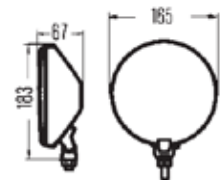

CLASSIC 160 DRIVING LIGHT - 1F4-002608-001

Short Code	A1297
Bulb Type	H3
Light Design	Halogen
Mounting Type	Mounting
Rated Voltage	12V/24V
Product Group	Lighting System - Universal