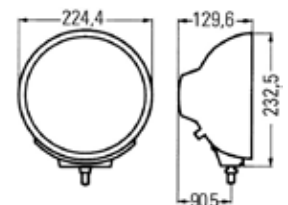

LUMINATOR METAL CELIS - 1F8-007560-201 (Ref. 17.5)

Short Code	A7501
Bulb Type	H1
Light Design	Halogen
Mounting Type	Mounting
Rated Voltage	12V/24V
Product Group	Lighting System - Universal
Accessory	Clear Cover (short code 8141)