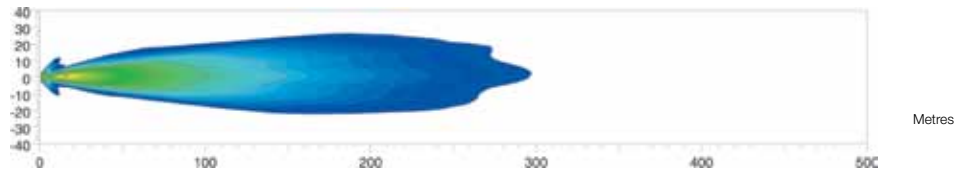

Isolux - distance in meters