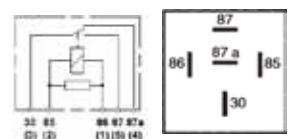

CHANGE OVER RELAY (WEATHER PROOF) - 4RD-960388-547

Short Code	C8547
Capacity at 24V	-
Function	Change over
Number of Poles	5
Rated Voltage	24V
Resistance	320Ω
Suspension	2400Ω