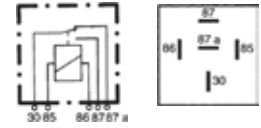

CHANGE OVER RELAY 5 PIN - 4RD-933332-041

Short Code	C4005
Capacity at 12V	20/30A
Function	Change over - Dual output
Number of Poles	5
Rated Voltage	12V
Resistance	85Ω