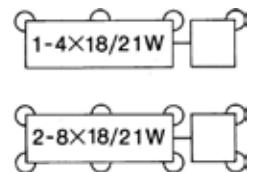

Flasher Units/Plugs: Innovative Products

The first - still mechanical - flasher units were produced from 1950 onwards. In 1965 Hella introduced the first electronic flasher unit to the market.

FLASHER UNIT - 4DB-003750-711

Short Code	C3067
Mounting Type	Plugged
Rated Voltage	12V (usable from 9V to 15V)
Rated Capacity	21W
Number of Poles	3
Product Group	Signal System - Universal

FLASHER UNIT DIRCTION (HAZARD)- 4DZ-002834-166

Short Code	C3094
Mounting Type	Mounting
Rated Voltage	24V
Rated Capacity	21W
Number of Poles	11
Product Group	Signal System - Universal
Supplementary	With holder

FLASHER UNIT - 4DZ-004019-001

Short Code	C3096
Mounting Type	Mounting
Rated Voltage	12V/24V
Rated Capacity	21W
Number of Poles	6
Product Group	Signal System - Universal
Supplementary	With holder/for trailer