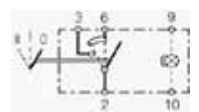

SWITCH (3 TERMINAL) - 6RH-007832-441

Short Code
Function
Control Design
Number of ports
Mounting Type
Supplementary

D2441
Without comfort function
Flip Switch Control
3
Fitting
2-Stage with one circuit