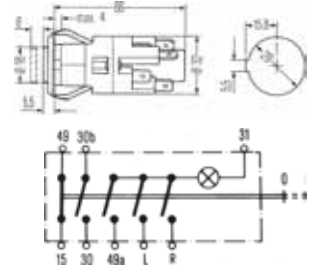

Switches: New generation

This new generation of modular switches has been specially designed for use in trucks, cars, construction and agricultural machinery, as well as in special vehicles.

The new switch range is extremely user-friendly, thanks to the flexibility offered when deciding where to install the switches within the vehicle cabin.

HAZARD FLASHER SWITCH - 6HF-001579-011

Short Code	D2701H
Bulb Type	J
Mounting Type	Fitting
Maximum Load at 12V	49-15,49A-L,49A-7A 30B-30:14A

PUSH BUTTON SWITCH - 6JF-001571-101

Short Code	D1102
Bore Ø [mm]	22
Capacity at 12V	max 12,5A short term load
Capacity at 24V	max 6,25A short term load
Function	Lock (ignition)
Control Design	Pressure switch control
Mounting Type	Fitting (bolted)

HAZARD FLASHER SWITCH PUSH BUTTON - 6HF-002372-051

Short Code	D2702
Mounting Type	Fitting
Function	Push button switch
Control Design	Pressure switch control