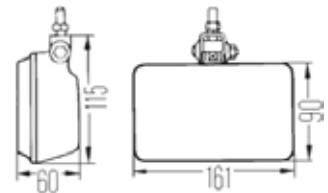

Short Code	A9131
Bulb Type	H3
Light Design	Halogen
Mounting Type	Mounting
Rated Voltage	12V
Product Group	Lighting System - Universal
Accessory	Clear Cover (short code 8136)