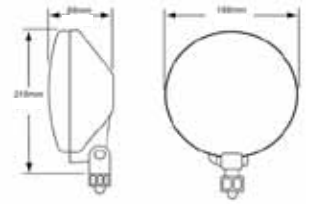

Short Code	A9090
Bulb Type	H3
Light Design	Halogen FF
Mounting Type	Mounting
Rated Voltage	12V
Product Group	Lighting System - Universal
Accessory	Clear Cover (short code 8137)