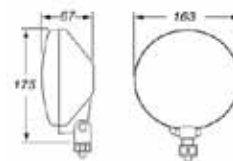

Comet: The elegance of light

Harmonious contour and convincing functionality ideally combined in a stylish auxiliary lights series.

The name Comet stands for a magic moment in lighting technology.

The basalt-grey and ivory-white models can be painted individually (in the vehicle colour) to achieve maximum harmony with the vehicle design. Exhibiting design sophistication not only in shape but in individualisation too.

COMET 500 FF SET - 1F4-005750-941 (Ref. 37.5)

Short Code	A9050
Bulb Type	H3
Light Design	Halogen FF
Mounting Type	Mounting
Rated Voltage	12V
Product Group	Lighting System - Universal
Accessory	Clear Cover (short code 8137)

Isolux - distance in meters

COMET 500 BLACK MAGIC SET - 1F4-005750-991 (Ref. 37.5)

Short Code	A9051
Bulb Type	H3
Light Design	Halogen
Mounting Type	Mounting
Rated Voltage	12V
Product Group	Lighting System - Universal
Accessory	Clear Cover (short code 8137)

Isolux - distance in meters