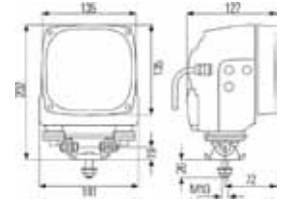

WORKLIGHT LAMP - 1GA-998532-081

Short Code	A2081
Bulb Type	H3
Light Design	Halogen FF
Mounting Type	Mounting bracket
Rated Voltage	12V/24V
Product Group	Universal