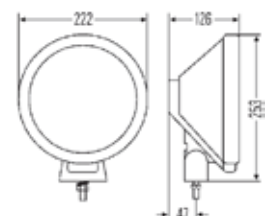

RALLYE 3000 SPOTLIGHT - 1F8-006800-051

Short Code	A1290
Bulb Type	H1
Light Design	Halogen
Mounting Type	Mounting
Rated Voltage	12V/24V
Product Group	Lighting System - Universal