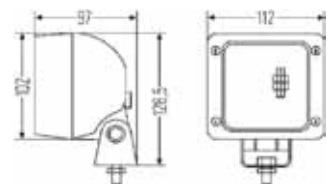

WORKLIGHT AS400 - 1GA-996242-111

Short Code	A6242
Bulb Type	D1S
Light Design	Xenon
Mounting Type	Mounting
Rated Voltage	24V
Product Group	Universal

WORKLIGHT LAMP - 1GA-998532-081

Short Code	A2081
Bulb Type	H3
Light Design	Halogen FF
Mounting Type	Mounting bracket
Rated Voltage	12V/24V
Product Group	Universal

ULTRA BEAM S WITH DEUTSH PLUG - 1G3-007506-391

Short Code	A7506
Bulb Type	H3
Light Design	Halogen FF
Mounting Type	mounting
Rated Voltage	12V/24V
Product Group	Universal

ULTRA BEAM S GROUND ILLUMINATION - 1GA-007506001

Short Code	A7506-1
Bulb Type	H3
Light Design	Halogen FF
Mounting Type	Mounting
Rated Voltage	12V/24V
Product Group	Universal