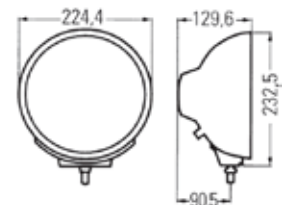

LUMINATOR SPOTLIGHT - 1F8-007560-351 (Ref. 17.5)

Short Code	A1302
Bulb Type	H1 W5W
Light Design	Halogen
Mounting Type	Mounting
Rated Voltage	12V/24V
Product Group	Lighting System - Universal
Accessory	Clear Cover (short code 8141)