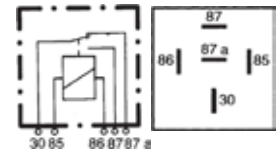

CHANGE OVER RELAY 5 PIN - 4RD-933332-061

Short Code	C2061
Capacity at 24V	10/20A
Function	Change over
Number of Poles	5
Rated Voltage	24V
Resistance	350Ω