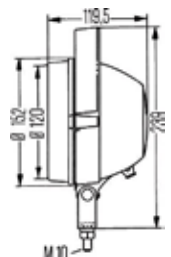

Premium-class worklights: See what you're doing

Worklights allow productive work even at dusk and in the dark.

Hella worklights are particularly well thought-out and intelligently designed: sturdy yet lightweight housings, durable, flexible brackets, and reflectors and cover lenses specifically developed for their applications all result in high long-term productivity. The thermal safety cut-out extends the service life. In short: work is much easier wherever these worklights are available.

WORKLIGHT ULTRA BEAM - 1GA-007506-011

Short Code	A7507
Bulb Type	H3
Light Design	Halogen
Mounting Type	Mounting
Rated Voltage	12V/24V
Product Group	Universal

WORKLIGHT ULTRA BEAM XENON - 1GA-998534-541

Short Code	A4541
Bulb Type	D1S (gas discharge tube)
Light Design	Xenon
Mounting Type	Fitting
Rated Voltage	24V
Product Group	Universal

WORKLIGHT TORERO - 1G3-005760-011

Short Code	A5760
Bulb Type	H3
Light Design	Halogen
Mounting Type	Mounting
Rated Voltage	12V/24V
Product Group	Universal