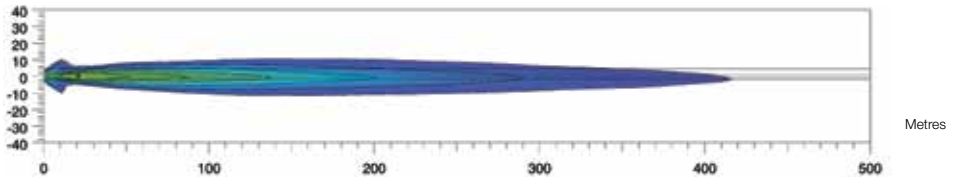

Short Code	A3005
Bulb Type	H1
Light Design	Halogen
Mounting Type	Mounting
Rated Voltage	12V/24V
Product Group	Lighting System - Universal

Isolux - distance in meters

RALLYE 3003 COMPACT BLUE - 1F3-010119-021 (Ref. 37.5)