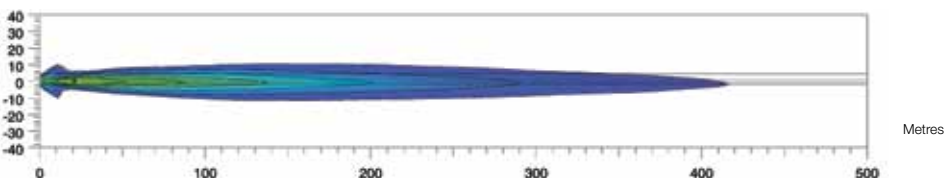

Isolux - distance in meters