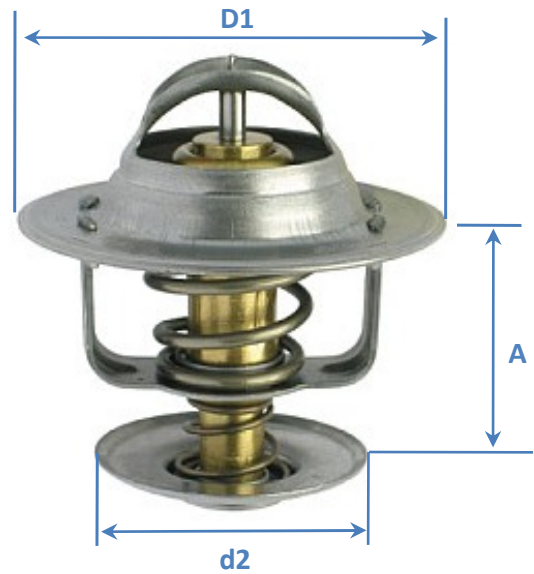

Thermostats:

Maintaining a good working climate – for health & safety, yet cost-effectively.

Air conditioners are becoming technically more complex all the time. For perfect vehicle air conditioning, all Behr Hella Service components and their functions are therefore matched optimally to the comfort demands of car drivers. With the comprehensive system range, you give your customers the best service.

Short Code	Part Number	Temp.	Application	Dimensions			Gasket	Jiggle Pin	Hole	Valve		
				D1 [mm]	A [mm]	D2 [mm]						
VT205.75	2MT-002644-011	75 °C	GM | LAND ROVER | OPEL	54	28	30	x5					
206.75	2MT-002603-011	75 °C	CITROËN | PEUGEOT	57	20	-		x				
206.82	2MT-002609-011	82 °C	CITROËN | FIAT | PEUGEOT	57	20	-		x				
207.82	2MT-002570-011	82 °C	MAN | JEEP | VW | GM | ISUZU | LAND ROVER | NISSAN | OPEL	54	23	-			x			
207.87	2MT-002580-011	87 °C	AUDI | CITROEN | FIAT | FORD | KIA | NISSAN | VOLVO | VW	54	23	-			x			
207.92	2MT-002617-011	92 °C	FORD | MAZDA | OPEL	54	23	-			x			
VT217.82	2MT-002572-011	82 °C	AUDI | DAEWOO | FORD | GM | OPEL | VW	48	18.5	-	x					
VT217.92	2MT-002620-011	92 °C	FORD | GM | OPEL | SAAB | VW	48	18.5	-	x					
VT218.74	2MT-002571-011	74 °C	FORD | INNOCENTI | JAGUAR | LAND ROVER | NISSAN | OPEL | ROVER	54	23	-	x	x				
220.76	2MT-002606-011	76 °C	MAZDA | MITSUBISHI | NISSAN	54	35.7	27		x		x		
220.82	2MT-002611-011	82 °C	MAZDA | MITSUBISHI | NISSAN	54	35.7	27		x		x		
220.88	2MT-002599-011	88 °C	FORD | NISSAN	54	35.7	27		x		x		
VT221.82	2MT-002589-011	82 °C	CHEVROLET | GM | OPEL	40.3	30.3	30	x					
223.82	2MT-002607-011	82 °C	FIAT	56	35	35