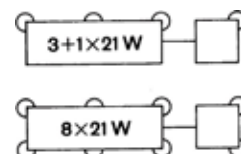

CIGARETTE LIGHTER 12V - 8EZ-008022-001 CIGARETTE LIGHTER 24V - 8EZ-008022-011

Short Code	E1033 (12V /E1034 (24V)
Maximum Load	10A at 12V/5A at 24V
Plug Type	Blade Terminal
Mounting Type	Fitting
Rated Voltage	12V/24V
Product Group	Universal
Supplementary	Not illuminated