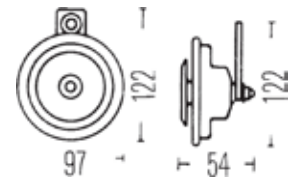

HIGH TONE DISC HORN 12V (M26) - 3AL-002952-811

Short Code	B1950
Frequency Range	400Hz
Inspection Tag	E1 002 0011
Power Consumption	66W (max)
Rated Voltage	12V
Accoustic Pressure Level	116dB(A)
Weight (without bracket)	300g

LOW TONE DISC HORN 24V (M26) - 3AL-002952-871

Short Code	B2150
Frequency Range	335Hz
Inspection Tag	E1 002 0011
Power Consumption	72W (max)
Rated Voltage	24V
Accoustic Pressure Level	116dB(A)
Weight (without bracket)	300g

HIGH TONE DISC HORN (S90) - 3AL-922200-380 (Includes relay)

Short Code	B1910
Frequency Range [Hz]	415
Inspection Tag	E1 002 0011
Power Consumption [W]	42 (max)
Rated Voltage [V]	12V
Accoustic Pressure Level	114dB(A)
Weight (without bracket)	310g

TWIN TONE DISC HORN SET (S90) - 3AL-922200-091 (Includes relay)

Short Code	B1912
Frequency Range	350 / 415 Hz
Inspection Tag	E1 002 0011
Power Consumption	2 X 42W (max)
Rated Voltage	12V
Accoustic Pressure Level	117dB(A)
Weight (without bracket)	2 X 310g