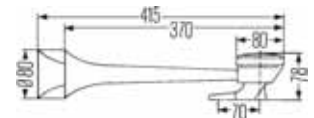

HORN TRUMPET SET (TE16) - 3FH-007424-801 (Includes relay)

Short Code	B7424
Capacity at 12V	30A
Frequency Range	400/500Hz
Inspection Tag	E1 0209
Number of Poles	4
Power Consumption	72W
Quantity	2
Rated Voltage	12V
Acoustic Pressure Level	118dB(A)
Weight (without bracket)	2 x 500g