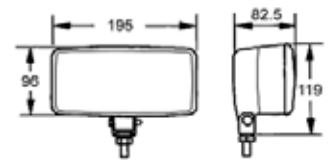

COMET 700 FF SET - 1F7-010032-801 (Ref. 37.5)

Short Code	A9090
Bulb Type	H3
Light Design	Halogen FF
Mounting Type	Mounting
Rated Voltage	12V
Product Group	Lighting System - Universal
Accessory	Clear Cover (short code 8137)

Isolux - distance in meters

COMET 550 SET - 1FD-005700-811

Short Code	A9060
Bulb Type	H3
Light Design	Halogen
Mounting Type	Mounting
Rated Voltage	12V
Product Group	Lighting System - Universal
Accessory	Clear Cover (short code 8138)

COMET 550 BLUE SET - 1FD-005700-821

Short Code	A9061
Bulb Type	H3
Light Design	Halogen
Mounting Type	Mounting
Rated Voltage	12V
Product Group	Lighting System - Universal
Accessory	Clear Cover (short code 8138)