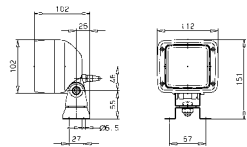

Premium-class worklights: See what you're doing

Worklights allow productive work even at dusk and in the dark.

Hella worklights are particularly well thought-out and intelligently designed: sturdy yet lightweight housings, durable, flexible brackets, and reflectors and cover lenses specifically developed for their applications all result in high long-term productivity. The thermal safety cut-out extends the service life. In short: work is much easier wherever these worklights are available.

WORKLIGHT ULTRA BEAM - 1GA-007506-011

Short Code	A7507
Bulb Type	H3
Light Design	Halogen
Mounting Type	Mounting
Rated Voltage	12V/24V
Product Group	Universal

WORKLIGHT ULTRA BEAM XENON - 1GA-998534-541

Short Code	A4541
Bulb Type	D1S (gas discharge tube)
Light Design	Xenon
Mounting Type	Fitting
Rated Voltage	24V
Product Group	Universal

WORKLIGHT TORERO - 1G3-005760-011

Short Code	A5760
Bulb Type	H3
Light Design	Halogen
Mounting Type	Mounting
Rated Voltage	12V/24V
Product Group	Universal