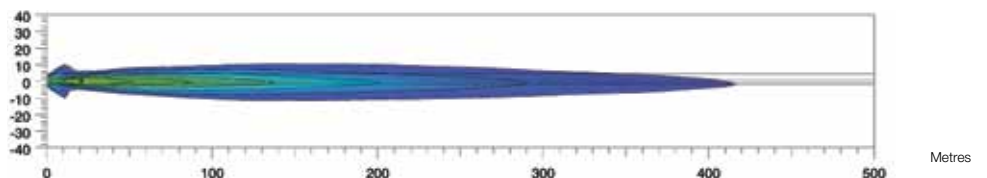

Isolux - distance in meters