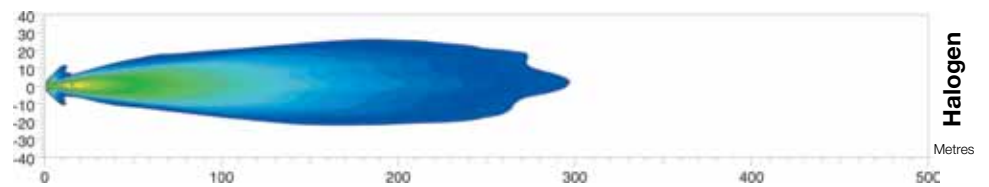

Luminator

(Ref. 17.5)
(Driving Light)