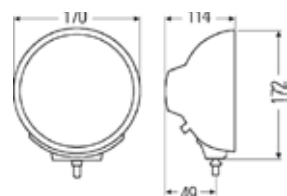

Short Code	A9094-5
Bulb Type	H1
Light Design	Halogen/LED
Mounting Type	Mounting
Rated Voltage	12V/24V
Product Group	Lighting System - Universal
Accessory	Clear Cover (short code 8155)