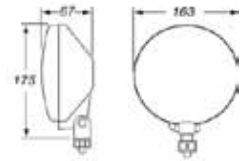

COMET 500 FF FOG LIGHT SET - 1N4-005750-981

Short Code	A9150
Bulb Type	H3
Light Design	Halogen FF
Mounting Type	Mounting
Rated Voltage	12V
Product Group	Lighting System - Universal
Accessory	Clear Cover (short code 8137)

COMET 450 FOG LIGHT - 1NB-005860-021

Short Code	A9131
Bulb Type	H3
Light Design	Halogen
Mounting Type	Mounting
Rated Voltage	12V
Product Group	Lighting System - Universal
Accessory	Clear Cover (short code 8136)

COMET 550 FOG LIGHT SET - 1ND-005700-841

Short Code	A9160
Bulb Type	H3
Light Design	Halogen
Mounting Type	Mounting
Rated Voltage	12V 24V
Product Group	Lighting System - Universal
Accessory	Clear Cover (short code 8138)