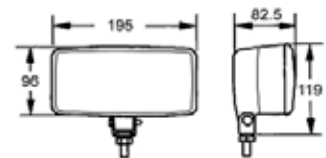

Short Code	A9160
Bulb Type	H3
Light Design	Halogen
Mounting Type	Mounting
Rated Voltage	12V 24V
Product Group	Lighting System - Universal
Accessory	Clear Cover (short code 8138)