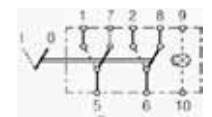

SWITCH ROCKER ON/OFF (8 TERMINAL) - 6FH-004570-341

Short Code
Function
Control Design
Number of ports
Mounting Type
Supplementary

D4534
With comfort function
Flip Switch Control
8
Fitting
1-Stage with two circuits

SWITCH (4 TERMINAL) - 6EH-007832-011

Short Code
Function
Control Design
Number of ports
Mounting Type
Supplementary

D7831
With comfort function
Flip Switch Control
4
Fitting
1-Stage with one circuit