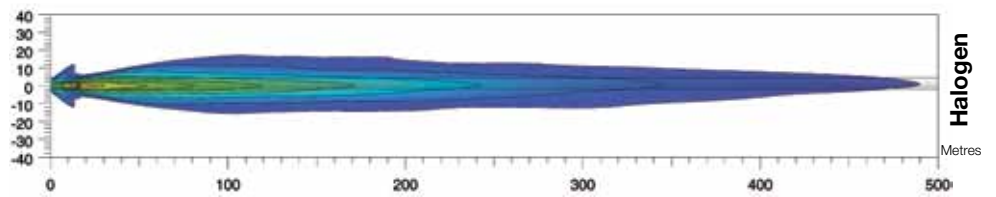

Luminator

(Ref. 37.5)
(Pencil Beam)