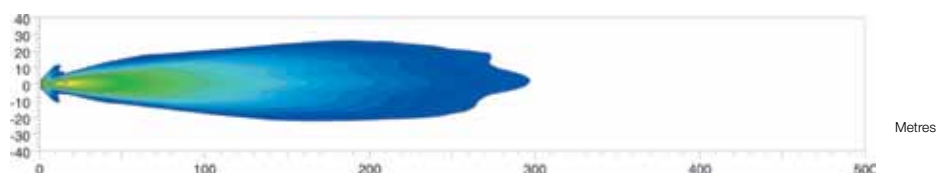

Isolux - distance in meters