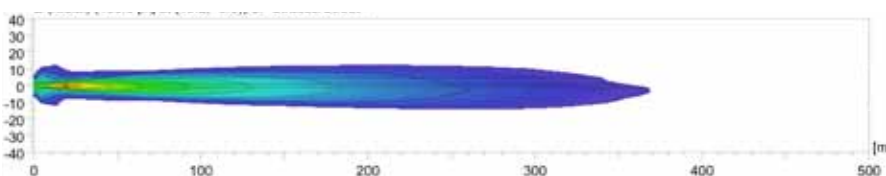

COMET 500 FF SET - 1F4-005750-941 (Ref. 37.5)

Short Code	A9050
Bulb Type	H3
Light Design	Halogen FF
Mounting Type	Mounting
Rated Voltage	12V
Product Group	Lighting System - Universal
Accessory	Clear Cover (short code 8137)

Isolux - distance in meters