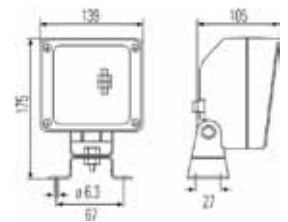

ULTRA BEAM S WITH DEUTSH PLUG - 1G3-007506-391

Short Code	A7506
Bulb Type	H3
Light Design	Halogen FF
Mounting Type	mounting
Rated Voltage	12V/24V
Product Group	Universal