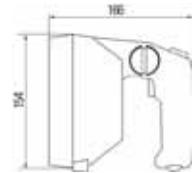

WORKLIGHT AS200 - 1GA-996142-011

Short Code	A6142-2
Bulb Type	D25 Gas discharge
Light Design	Xenon
Mounting Type	Mounting
Rated Voltage	24V
Product Group	Universal

HAND-HELD SEARCHLIGHT - 1H5-998502-002

Short Code	H2002
Bulb Type	H3
Light Design	Halogen
Mounting Type	-
Rated Voltage	12V/24V
Product Group	Universal