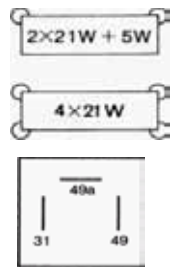

FLASHER UNIT - 4DB-003750-711

Short Code	C3067
Mounting Type	Plugged
Rated Voltage	12V (usable from 9V to 15V)
Rated Capacity	21W
Number of Poles	3
Product Group	Signal System - Universal

FLASHER UNIT DIRCTION (HAZARD)- 4DZ-002834-166

Short Code	C3094
Mounting Type	Mounting
Rated Voltage	24V
Rated Capacity	21W
Number of Poles	11
Product Group	Signal System - Universal
Supplementary	With holder