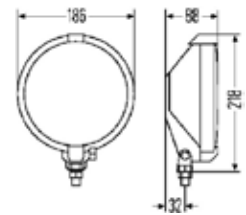

Rallye: **For tough off-road applications**

The main distinction between the Rallye auxiliary lights and the Luminator series is the housing material: here, top-quality plastic is used rather than metal. This reduces the weight of the installed auxiliary lights. And plastic is maintenance-free. The reinforced housing structure increases stability and the real-glass lens guarantees durable scratch resistance.

RALLYE DRIVING LIGHT SET - 1F7-004700-391

Short Code	A9070
Bulb Type	H2
Light Design	Halogen
Mounting Type	Mounting
Rated Voltage	12V
Product Group	Lighting System - Universal

RALLYE 3000 SPOTLIGHT - 1F8-006800-051

Short Code	A1290
Bulb Type	H1
Light Design	Halogen
Mounting Type	Mounting
Rated Voltage	12V/24V
Product Group	Lighting System - Universal