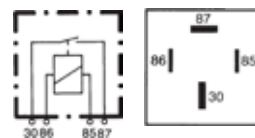

NORMAL OPEN RELAY 4 PIN 60 AMP - 4RA-000437-091 (Heavy duty)

Short Code	C4048
Capacity at 24V	60A
Function	Open/close
Number of Poles	4
Rated Voltage	24V
Resistance	310Ω

NORMAL OPEN RELAY 4 PIN 60 AMP - 4RA-000437-081 (Heavy duty)