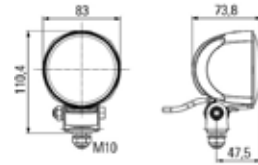

MEGA BEAM LED - 1GM-996136-101

Short Code	A6136
Bulb Type	LED
Light Design	LED
Mounting Type	Mounting
Rated Voltage	12V/24V
Product Group	Universal

WORKLIGHT MATADOR - 1G4-003470-031

Short Code	A2926
Bulb Type	H3
Light Design	Halogen
Mounting Type	Mounting bracket
Rated Voltage	12V/24V
Product Group	Universal