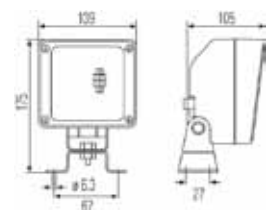

WORKLIGHT MASTER - 1GA-005060-001

Short Code	A2940
Bulb Type	H3
Light Design	Halogen
Mounting Type	Mounting
Rated Voltage	12V/24V
Product Group	Universal

WORKLIGHT AS200 FF - 1GA-998532-011

Short Code	A2011
Bulb Type	H3
Light Design	Halogen FF
Mounting Type	Mounting
Rated Voltage	12V/24V
Product Group	Universal