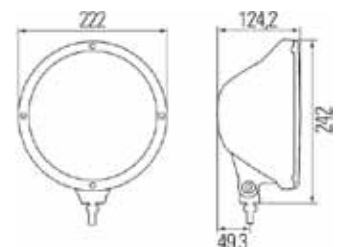

RALLYE 3003 SPOTLIGHT - 1F8-009797-021 (Ref. 37.5)

Short Code	A3003
Bulb Type	H1
Light Design	Halogen FF
Mounting Type	Mounting
Rated Voltage	12V/24V
Product Group	Lighting System - Universal