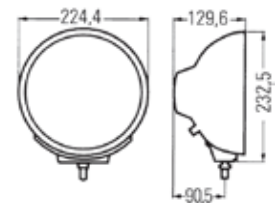

LUMINATOR CHROMIUM - 1F8-007560-051 (Ref. 17.5)

Short Code	A1295
Bulb Type	H1 W5W
Light Design	Halogen
Mounting Type	Mounting
Rated Voltage	12V
Product Group	Lighting System - Universal
Accessory	Clear Cover (short code 8141)