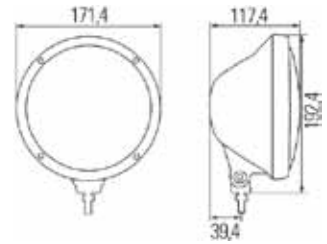

RALLYE 3003 COMPACT - 1F3-010119-011 (Ref. 37.5)

Short Code	A3005
Bulb Type	H1
Light Design	Halogen
Mounting Type	Mounting
Rated Voltage	12V/24V
Product Group	Lighting System - Universal