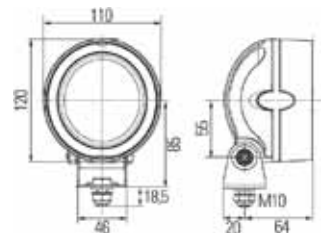

MEGA BEAM LED - 1GM-996136-101

Short Code	A6136
Bulb Type	LED
Light Design	LED
Mounting Type	Mounting
Rated Voltage	12V/24V
Product Group	Universal

WORKLIGHT MATADOR - 1G4-003470-031

Short Code	A2926
Bulb Type	H3
Light Design	Halogen
Mounting Type	Mounting bracket
Rated Voltage	12V/24V
Product Group	Universal