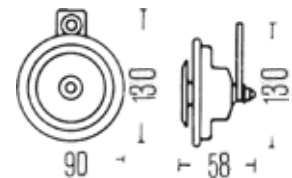

TWIN TONE DISC HORN SET (S90) - 3AL-922200-091 (Includes relay)

Short Code	B1912
Frequency Range	350 / 415 Hz
Inspection Tag	E1 002 0011
Power Consumption	2 X 42W (max)
Rated Voltage	12V
Accoustic Pressure Level	117dB(A)
Weight (without bracket)	2 X 310g