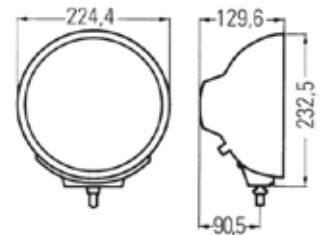

LUMINATOR CHROMIUM - 1F8-007560-311 (Ref. 37.5)

Short Code	A1301
Bulb Type	H1 W5W
Light Design	Halogen FF
Mounting Type	Mounting
Rated Voltage	12V
Product Group	Lighting System - Universal
Accessory	Clear Cover (short code 8141)