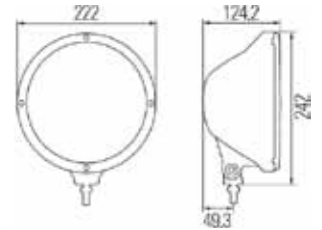

Short Code	A3007
Bulb Type	H1
Light Design	Halogen FF
Mounting Type	Mounting
Rated Voltage	12V/24V
Product Group	Lighting System - Universal