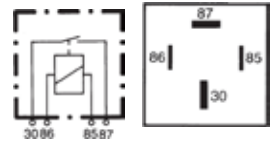

Relays/Sockets: Global Partner - reliable products

Today there is a complete range of high quality relays, including a variety of normally open relays required for most types of vehicle lighting, horns, heating circuits, fan motors and air-conditioning equipment, as well as change-over relays used for switching current from one user to another.

NORMAL OPEN RELAY 4 PIN 30 AMP - 4RA-965400-001

Short Code	C4003
Capacity at 12V	30A
Function	Open/close
Number of Poles	4
Rated Voltage	12V
Resistance	90Ω

NORMAL OPEN RELAY 4 PIN 30 AMP - 4RA-965400-031

Short Code	C4002
Capacity at 24V	30A
Function	Open/close
Number of Poles	4
Rated Voltage	24V
Resistance	360Ω