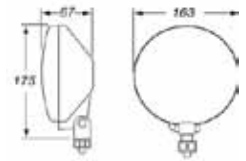

2. Lighting

2.2 Auxiliary Lights

COMET 500 - 1F4-923220-031

Short Code	A1240
Bulb Type	H3
Light Design	Halogen
Mounting Type	Mounting
Rated Voltage	12V
Product Group	Lighting System - Universal
Accessory	Clear Cover (short code 8137)

COMET 500 SET - 1F4-923220-831

Short Code	A9040
Bulb Type	H3
Light Design	Halogen
Mounting Type	Mounting
Rated Voltage	12V
Product Group	Lighting System - Universal
Accessory	Clear Cover (short code 8137)

COMET 500 BLUE SET - 1F4-923220-841

Short Code	A9041
Bulb Type	H3
Light Design	Halogen
Mounting Type	Mounting
Rated Voltage	12V
Product Group	Lighting System - Universal
Accessory	Clear Cover (short code 8137)

NOTE: Photograph shows product with clear-cover