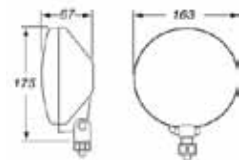

NOTE: Photograph shows product with clear-cover