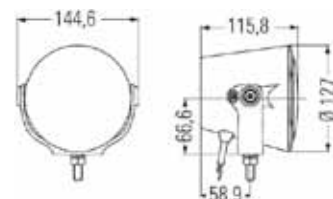

LUMINATOR X XENON - 1F0-010186-001 (Ref. 37.5)

Short Code	A6001
Bulb Type	Gas Discharge Lamp
Light Design	Xenon
Mounting Type	Mounting
Rated Voltage	12V
Product Group	Lighting System - Universal