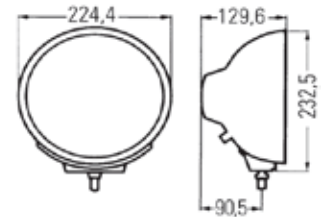

Isolux - distance in meters

2. Lighting

2.2 Auxiliary Lights

LUMINATOR METAL - 1F8-007560-041 (Ref. 17.5)

Short Code	A1289
Bulb Type	H1 W5W
Light Design	Halogen
Mounting Type	Mounting
Rated Voltage	12V/24V
Product Group	Lighting System - Universal
Accessory	Clear Cover (short code 8141)