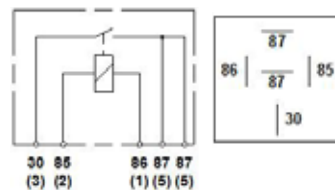

NORMAL OPEN RELAY 5 PIN DUAL OUTPUT - 4RA-933791-061

Short Code	C4006
Capacity at 12V	40A
Function	Open/close dual output
Number of Poles	5
Rated Voltage	12V
Resistance	85Ω

NORMAL OPEN RELAY 4 PIN 60 AMP - 4RA-000437-091 (Heavy duty)

Short Code	C4048
Capacity at 24V	60A
Function	Open/close
Number of Poles	4
Rated Voltage	24V
Resistance	310Ω