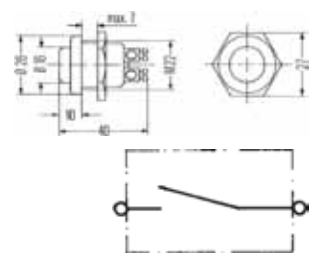

PUSH BUTTON SWITCH - 6JF-001571-101

Short Code	D1102
Bore Ø [mm]	22
Capacity at 12V	max 12,5A short term load
Capacity at 24V	max 6,25A short term load
Function	Lock (ignition)
Control Design	Pressure switch control
Mounting Type	Fitting (bolted)

HAZARD FLASHER SWITCH PUSH BUTTON - 6HF-002372-051

Short Code	D2702
Mounting Type	Fitting
Function	Push button switch
Control Design	Pressure switch control