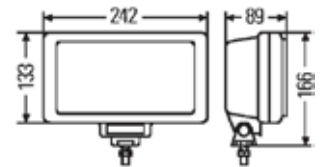

JUMBO 220 DRIVING LIGHT- 1FE-006300-121

Short Code	A1220
Bulb Type	H3
Light Design	Halogen
Mounting Type	Mounting
Rated Voltage	12V/24V
Product Group	Lighting System - Universal
Accessory	Clear Cover (short code 8139)