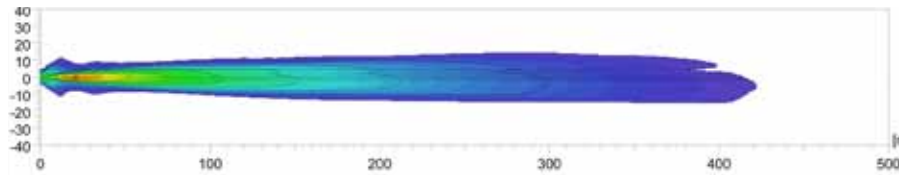

Isolux - distance in meters