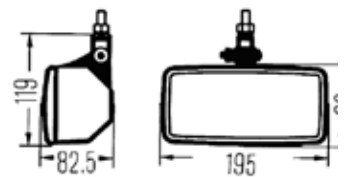

CLASSIC 181 CHROME - 1FD-003590-411

Short Code	A1298
Bulb Type	H3
Light Design	Halogen
Mounting Type	Mounting
Rated Voltage	12V/24V
Product Group	Lighting System - Universal