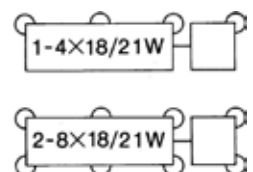

FLASHER UNIT - 4DZ-004019-001

Short Code	C3096
Mounting Type	Mounting
Rated Voltage	12V/24V
Rated Capacity	21W
Number of Poles	6
Product Group	Signal System - Universal
Supplementary	With holder/for trailer