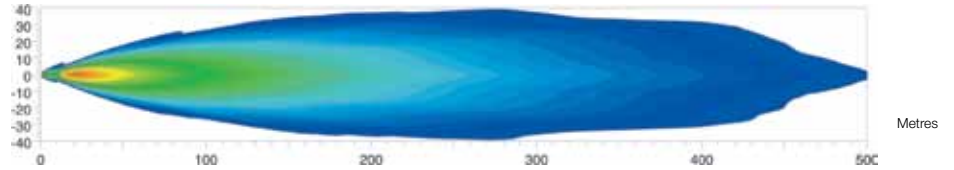

Isolux - distance in meters