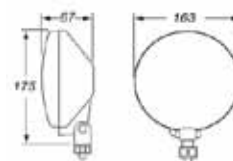

Comet: The elegance of light

Harmonious contour and convincing functionality ideally combined in a stylish auxiliary lights series.

The name Comet stands for a magic moment in lighting technology.

The basalt-grey and ivory-white models can be painted individually (in the vehicle colour) to achieve maximum harmony with the vehicle design. Exhibiting design sophistication not only in shape but in individualisation too.

COMET 500 FF SET - 1F4-005750-941 (Ref. 37.5)

Short Code	A9050
Bulb Type	H3
Light Design	Halogen FF
Mounting Type	Mounting
Rated Voltage	12V
Product Group	Lighting System - Universal
Accessory	Clear Cover (short code 8137)

Isolux - distance in meters

COMET 500 BLACK MAGIC SET - 1F4-005750-991 (Ref. 37.5)

Short Code	A9051
Bulb Type	H3
Light Design	Halogen
Mounting Type	Mounting
Rated Voltage	12V
Product Group	Lighting System - Universal
Accessory	Clear Cover (short code 8137)

Isolux - distance in meters