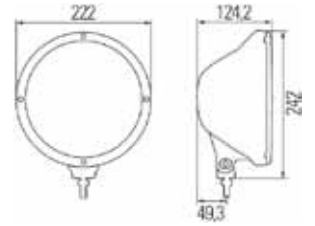

Short Code	A3004
Bulb Type	H1
Light Design	Halogen FF
Mounting Type	Mounting
Rated Voltage	12V/24V
Product Group	Lighting System - Universal