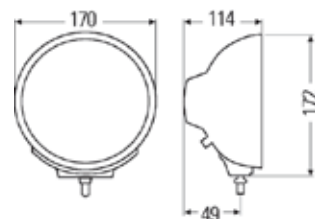

Short Code	A9094-7
Bulb Type	H1
Light Design	Halogen
Mounting Type	Mounting
Rated Voltage	12V/24V
Product Group	Lighting System - Universal
Accessory	Clear Cover (short code 8155)