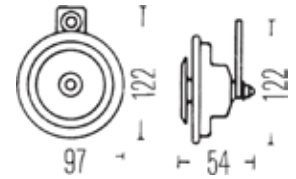

HIGH TONE DISC HORN 12V (M26) - 3AL-002952-811

Short Code	B1950
Frequency Range	400Hz
Inspection Tag	E1 002 0011
Power Consumption	66W (max)
Rated Voltage	12V
Accoustic Pressure Level	116dB(A)
Weight (without bracket)	300g

LOW TONE DISC HORN 24V (M26) - 3AL-002952-871

Short Code	B2150
Frequency Range	335Hz
Inspection Tag	E1 002 0011
Power Consumption	72W (max)
Rated Voltage	24V
Accoustic Pressure Level	116dB(A)
Weight (without bracket)	300g

HIGH TONE DISC HORN (S90) - 3AL-922200-380 (Includes relay)

Short Code	B1910
Frequency Range [Hz]	415
Inspection Tag	E1 002 0011
Power Consumption [W]	42 (max)
Rated Voltage [V]	12V
Accoustic Pressure Level	114dB(A)
Weight (without bracket)	310g

TWIN TONE DISC HORN SET (S90) - 3AL-922200-091 (Includes relay)

Short Code	B1912
Frequency Range	350 / 415 Hz
Inspection Tag	E1 002 0011
Power Consumption	2 X 42W (max)
Rated Voltage	12V
Accoustic Pressure Level	117dB(A)
Weight (without bracket)	2 X 310g