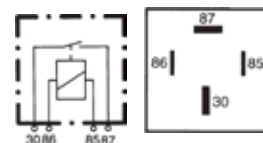

NORMAL OPEN RELAY 5 PIN DUAL OUTPUT - 4RA-933791-061

Short Code	C4006
Capacity at 12V	40A
Function	Open/close dual output
Number of Poles	5
Rated Voltage	12V
Resistance	85Ω

NORMAL OPEN RELAY 4 PIN 60 AMP - 4RA-000437-091 (Heavy duty)

Short Code	C4048
Capacity at 24V	60A
Function	Open/close
Number of Poles	4
Rated Voltage	24V
Resistance	310Ω

NORMAL OPEN RELAY 4 PIN 60 AMP - 4RA-000437-081 (Heavy duty)

Short Code	C4047
Capacity at 12V	60A
Function	Open/close
Number of Poles	4
Rated Voltage [V]	12
Resistance	85Ω