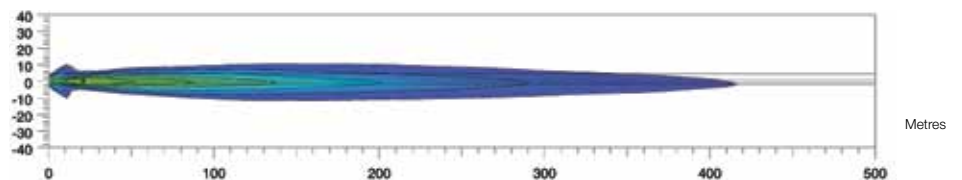

Isolux - distance in meters