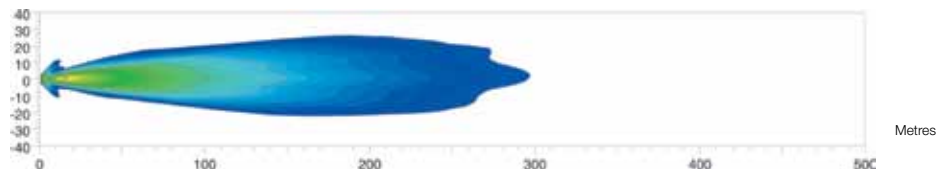

Isolux - distance in meters