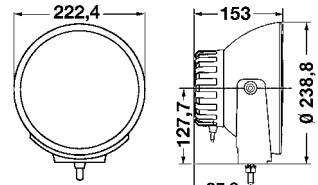

LUMINATOR XENON - 1F8-007560-721 (Ref. 37.5)

Short Code	A1272
Bulb Type	Gas Discharge Lamp
Light Design	Xenon
Mounting Type	Mounting
Rated Voltage	12V
Product Group	Lighting System - Universal