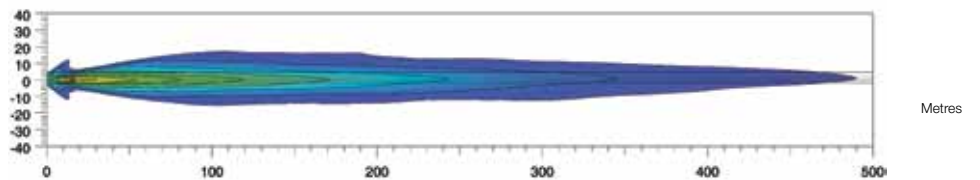

Isolux - distance in meters