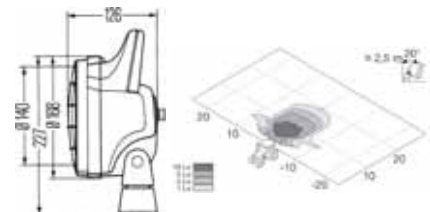

MEGA BEAM LED - 1GM-996136-101

Short Code	A6136
Bulb Type	LED
Light Design	LED
Mounting Type	Mounting
Rated Voltage	12V/24V
Product Group	Universal

WORKLIGHT MATADOR - 1G4-003470-031

Short Code	A2926
Bulb Type	H3
Light Design	Halogen
Mounting Type	Mounting bracket
Rated Voltage	12V/24V
Product Group	Universal