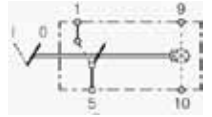

SWITCH ROCKER ON/OFF (4 TERMINAL) - 6EH-004570-021

Short Code
Function
Control Design
Number of ports
Mounting Type
Supplementary

D2240
With comfort function
Flip Switch Control
4
Fitting
1-Stage with one circuit