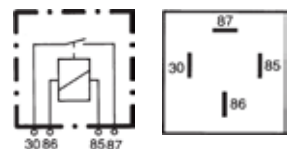

NORMAL OPEN RELAY 4 PIN 30 AMP - 4RA-965400-031

Short Code	C4002
Capacity at 24V	30A
Function	Open/close
Number of Poles	4
Rated Voltage	24V
Resistance	360Ω