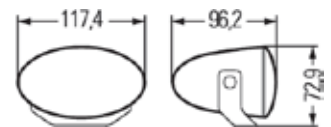

Short Code	A8283-81
Bulb Type	H7
Light Design	Halogen FF
Mounting Type	Mounting
Rated Voltage	12V
Product Group	Lighting System - Universal
Accessory	Clear Cover (short code 8147)