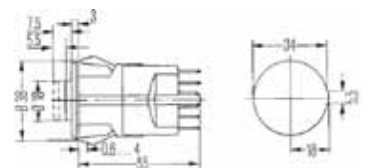

Switches: New generation

This new generation of modular switches has been specially designed for use in trucks, cars, construction and agricultural machinery, as well as in special vehicles.

The new switch range is extremely user-friendly, thanks to the flexibility offered when deciding where to install the switches within the vehicle cabin.

HAZARD FLASHER SWITCH - 6HF-001579-011

Short Code	D2701H
Bulb Type	J
Mounting Type	Fitting
Maximum Load at 12V	49-15,49A-L,49A-7A 30B-30:14A

PUSH BUTTON SWITCH - 6JF-001571-101

Short Code	D1102
Bore Ø [mm]	22
Capacity at 12V	max 12,5A short term load
Capacity at 24V	max 6,25A short term load
Function	Lock (ignition)
Control Design	Pressure switch control
Mounting Type	Fitting (bolted)

HAZARD FLASHER SWITCH PUSH BUTTON - 6HF-002372-051

Short Code	D2702
Mounting Type	Fitting
Function	Push button switch
Control Design	Pressure switch control