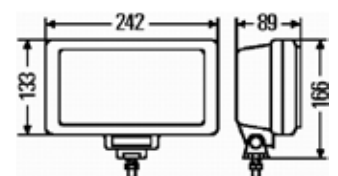

JUMBO 220 FOG LIGHT - 1NE-006300-101

Short Code	A1422
Bulb Type	H3
Light Design	Halogen
Mounting Type	Mounting
Rated Voltage	12V/24V
Product Group	Lighting System - Universal
Accessory	Clear Cover (short code 8139)