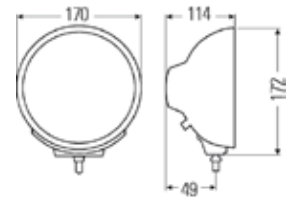

Isolux - distance in meters

LUMINATOR METAL COMPACT - 1F3-009094-021 (Ref. 37.5)

Short Code	A9094-2
Bulb Type	H1
Light Design	Halogen
Mounting Type	Mounting
Rated Voltage	12V/24V
Product Group	Lighting System - Universal
Accessory	Clear Cover (short code 8155)