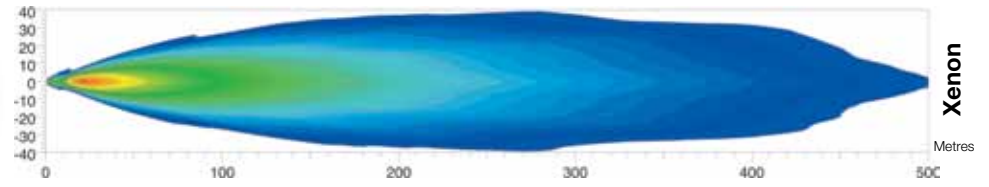

Spotlights

Luminator Xenon

(Ref. 37.5)
(Pencil Beam)