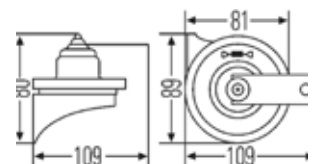

Horns: Tradition of Quality

Horns have a long tradition at Hella. Hella has been developing and manufacturing acoustic signal units on the highest technical level for almost 100 years. A distinction is made between signal horns, Supertone horns, electric two-tone fanfares and compressor or pneumatic fanfares.

HORN CHROME TWIN TONE - 3PB-005411-001

Short Code	B8305
Frequency Range	300/320
Inspection Tag	E3 429 26
Power Consumption	0-20W
Pressure from	4bar
Pressure to	8.5bar
Mounting Type	Pipe-neck
Operating Mode	Pneumatic
Supplementary	For use with airbrake systems

HORN TRUMPET SET (TE16) - 3FH-007424-801 (Includes relay)

Short Code	B7424
Capacity at 12V	30A
Frequency Range	400/500Hz
Inspection Tag	E1 0209
Number of Poles	4
Power Consumption	72W
Quantity	2
Rated Voltage	12V
Acoustic Pressure Level	118dB(A)
Weight (without bracket)	2 x 500g