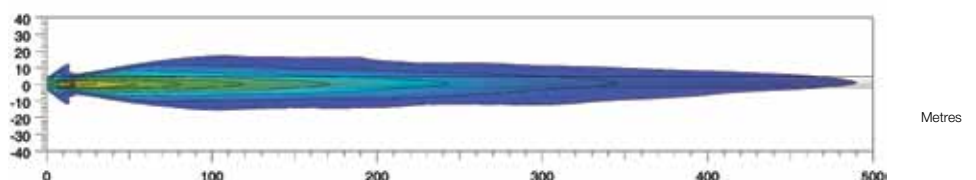

Isolux - distance in meters