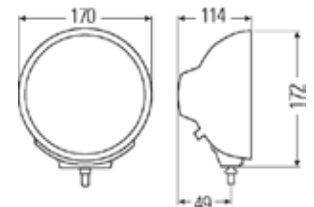

LUMINATOR COMPACT CHROMIUM - 1F3-009094-031 (Ref. 37.5)

Short Code	A9094-3
Bulb Type	H1
Light Design	Halogen
Mounting Type	Mounting
Rated Voltage	12V/24V
Product Group	Lighting System - Universal
Accessory	Clear Cover (short code 8155)