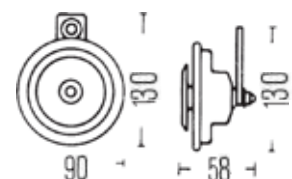

HIGH TONE DISC HORN 12V (M26) - 3AL-002952-811

Short Code	B1950
Frequency Range	400Hz
Inspection Tag	E1 002 0011
Power Consumption	66W (max)
Rated Voltage	12V
Accoustic Pressure Level	116dB(A)
Weight (without bracket)	300g

LOW TONE DISC HORN 24V (M26) - 3AL-002952-871

Short Code	B2150
Frequency Range	335Hz
Inspection Tag	E1 002 0011
Power Consumption	72W (max)
Rated Voltage	24V
Accoustic Pressure Level	116dB(A)
Weight (without bracket)	300g

HIGH TONE DISC HORN (S90) - 3AL-922200-380 (Includes relay)

Short Code	B1910
Frequency Range [Hz]	415
Inspection Tag	E1 002 0011
Power Consumption [W]	42 (max)
Rated Voltage [V]	12V
Accoustic Pressure Level	114dB(A)
Weight (without bracket)	310g

TWIN TONE DISC HORN SET (S90) - 3AL-922200-091 (Includes relay)

Short Code	B1912
Frequency Range	350 / 415 Hz
Inspection Tag	E1 002 0011
Power Consumption	2 X 42W (max)
Rated Voltage	12V
Accoustic Pressure Level	117dB(A)
Weight (without bracket)	2 X 310g