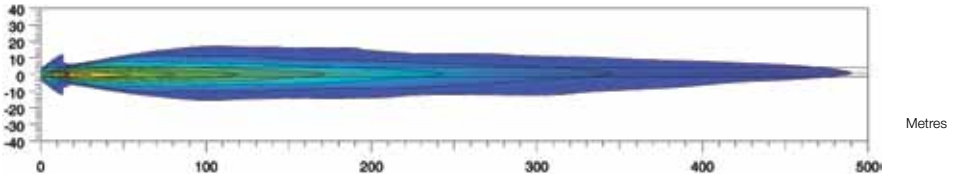

Isolux - distance in meters