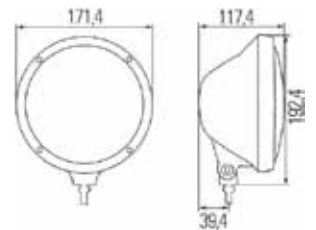

RALLYE 3003 COMPACT BLUE - 1F3-010119-021 (Ref. 37.5)

Short Code	A3006
Bulb Type	H1
Light Design	Halogen
Mounting Type	Mounting
Rated Voltage	12V/24V
Product Group	Lighting System - Universal