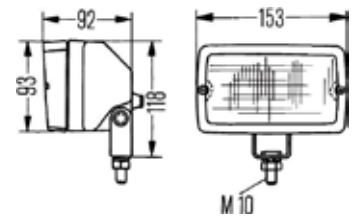

POWERBEAM 1000 - 1GA-996188-001

Short Code	A6188
Bulb Type	LED
Light Design	LED
Mounting Type	Bracket
Rated Voltage	12V/24V
Product Group	Universal

POWERBEAM 2000 - 1GA-996189-001

Short Code	A6189
Bulb Type	LED
Light Design	LED
Mounting Type	Mounting
Rated Voltage	9V-33V
Product Group	Universal

WORKLIGHT MASTER - 1GA-005060-001

Short Code	A2940
Bulb Type	H3
Light Design	Halogen
Mounting Type	Mounting
Rated Voltage	12V/24V
Product Group	Universal

WORKLIGHT AS200 FF - 1GA-998532-011

Short Code	A2011
Bulb Type	H3
Light Design	Halogen FF
Mounting Type	Mounting
Rated Voltage	12V/24V
Product Group	Universal