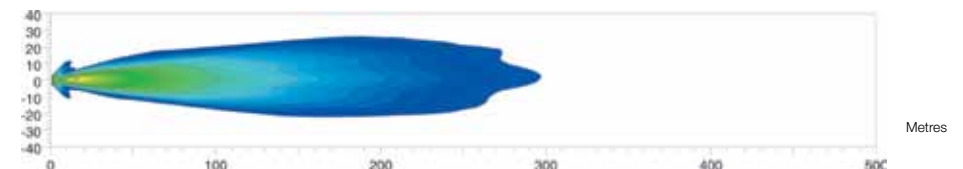

Isolux - distance in meters