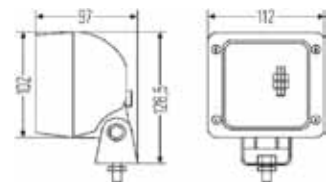

ULTRA BEAM S WITH DEUTSH PLUG - 1G3-007506-391

Short Code	A7506
Bulb Type	H3
Light Design	Halogen FF
Mounting Type	mounting
Rated Voltage	12V/24V
Product Group	Universal

ULTRA BEAM S GROUND ILLUMINATION - 1GA-007506001