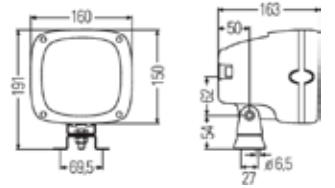

HAND-HELD SEARCHLIGHT - 1H5-998502-002

Short Code	H2002
Bulb Type	H3
Light Design	Halogen
Mounting Type	-
Rated Voltage	12V/24V
Product Group	Universal