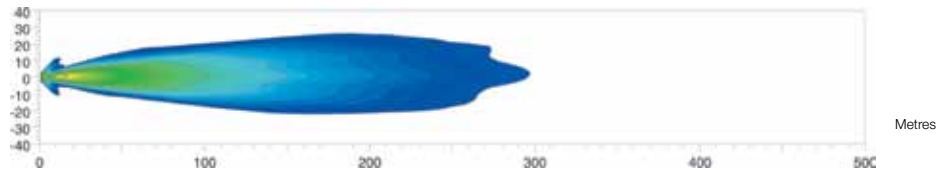

Isolux - distance in meters