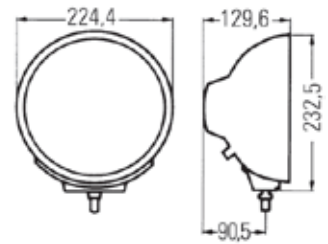

LUMINATOR METAL SPOTLIGHT - 1F8-007560-301 (Ref. 37.5)

Short Code	A1300
Bulb Type	H1 W5W
Light Design	Halogen FF
Mounting Type	Mounting
Rated Voltage	12V/24V
Product Group	Lighting System - Universal
Accessory	Clear Cover (short code 8141)