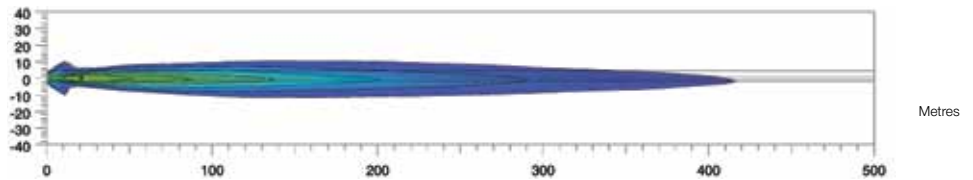

Isolux - distance in meters