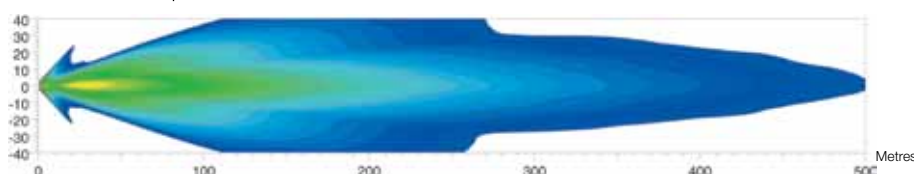

Luminator: Power in its brightest form

The **Luminator** has established its place in history. Used all over the world, under the most difficult of conditions. Wherever the best possible illumination is required, with maximum stability and durability, these auxiliary lights have become the benchmark for what is possible: The housing and bracket are made of die-cast zinc, specific high-boost reflectors provide maximum light output. The different variants take a wide range of application possibilities and design wishes into account. The auxiliary lights can be installed upright at an angle of +7° to -7°.

They all have one thing in common: They go through thick and thin. No matter what.

LUMINATOR X XENON - 1F0-010186-001 (Ref. 37.5)

Short Code	A6001
Bulb Type	Gas Discharge Lamp
Light Design	Xenon
Mounting Type	Mounting
Rated Voltage	12V
Product Group	Lighting System - Universal

Isolux - distance in meters

LUMINATOR COMPACT XENON - 1F3-009094-311 (Ref. 37.5)

Short Code	A4311
Bulb Type	Gas Discharge Lamp
Light Design	Xenon
Mounting Type	Mounting
Rated Voltage	12V
Product Group	Lighting System - Universal