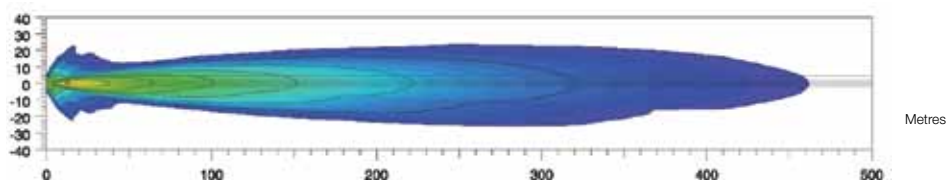

Isolux - distance in meters

LUMINATOR COMPACT XENON - 1F3-009094-311 (Ref. 37.5)

Short Code	A4311
Bulb Type	Gas Discharge Lamp
Light Design	Xenon
Mounting Type	Mounting
Rated Voltage	12V
Product Group	Lighting System - Universal