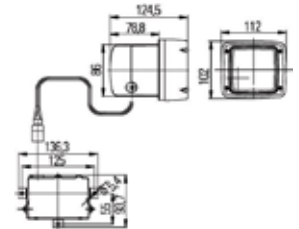

WORKLIGHT ULTRA BEAM - 1GA-007506-011

Short Code	A7507
Bulb Type	H3
Light Design	Halogen
Mounting Type	Mounting
Rated Voltage	12V/24V
Product Group	Universal

WORKLIGHT ULTRA BEAM XENON - 1GA-998534-541

Short Code	A4541
Bulb Type	D1S (gas discharge tube)
Light Design	Xenon
Mounting Type	Fitting
Rated Voltage	24V
Product Group	Universal