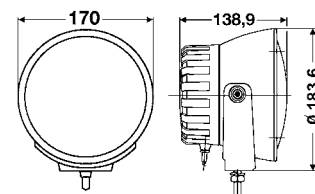

Luminator: Power in its brightest form

The **Luminator** has established its place in history. Used all over the world, under the most difficult of conditions. Wherever the best possible illumination is required, with maximum stability and durability, these auxiliary lights have become the benchmark for what is possible: The housing and bracket are made of die-cast zinc, specific high-boost reflectors provide maximum light output. The different variants take a wide range of application possibilities and design wishes into account. The auxiliary lights can be installed upright at an angle of +7° to -7°.

They all have one thing in common: They go through thick and thin. No matter what.

LUMINATOR X XENON - 1F0-010186-001 (Ref. 37.5)

Short Code	A6001
Bulb Type	Gas Discharge Lamp
Light Design	Xenon
Mounting Type	Mounting
Rated Voltage	12V
Product Group	Lighting System - Universal

Isolux - distance in meters

LUMINATOR COMPACT XENON - 1F3-009094-311 (Ref. 37.5)

Short Code	A4311
Bulb Type	Gas Discharge Lamp
Light Design	Xenon
Mounting Type	Mounting
Rated Voltage	12V
Product Group	Lighting System - Universal