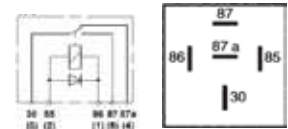

CHANGE OVER RELAY (DIODE) 5 PIN - 4RD-933332-081

Short Code	C2081
Capacity at 24V	10/20A
Function	Change over
Number of Poles	5
Rated Voltage	24V
Resistance	350Ω
Suspension	Diode