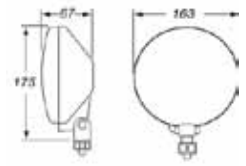

2. Lighting

2.2 Auxiliary Lights

COMET 500 - 1F4-923220-031

Short Code	A1240
Bulb Type	H3
Light Design	Halogen
Mounting Type	Mounting
Rated Voltage	12V
Product Group	Lighting System - Universal
Accessory	Clear Cover (short code 8137)

COMET 500 SET - 1F4-923220-831

Short Code	A9040
Bulb Type	H3
Light Design	Halogen
Mounting Type	Mounting
Rated Voltage	12V
Product Group	Lighting System - Universal
Accessory	Clear Cover (short code 8137)

COMET 500 BLUE SET - 1F4-923220-841

Short Code	A9041
Bulb Type	H3
Light Design	Halogen
Mounting Type	Mounting
Rated Voltage	12V
Product Group	Lighting System - Universal
Accessory	Clear Cover (short code 8137)

NOTE: Photograph shows product with clear-cover