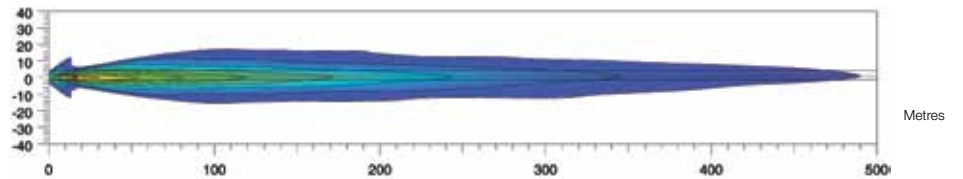

Isolux - distance in meters