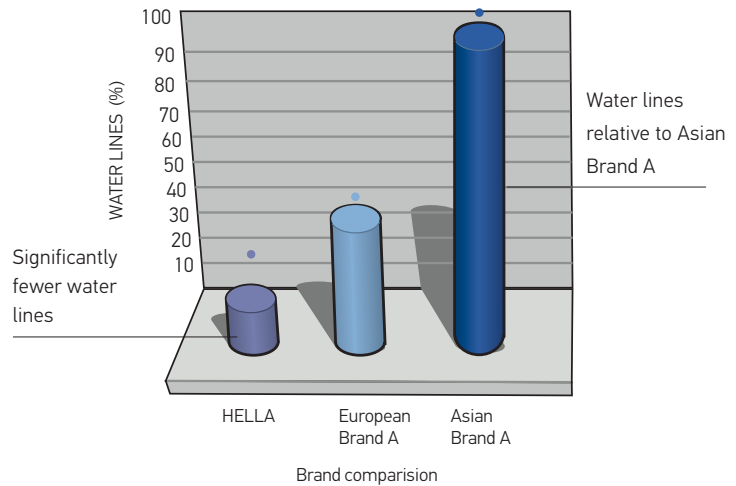

Premium Quality, Test-Proven

Expect only superior quality from Hella. HELLA wiper blades are subjected to the highest quality requirements and meet the stringent test standards of Japanese Industrial Standards (JIS) and Society of Automotive Engineers (SAE).

→ **Clearer Visibility**

→ **Longer-lasting Performance**

→ **HELLA wiper blades perform**

- 83% better than Asian Brand A
- 20% better than European Brand A