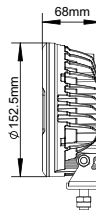

LED POWER	LUMENS	CURRENT	CURRENT	WEIGHT	DAYTIME
15*1.5W	2850lm	2.34A@12V	1.15A@24V	1.18kg	RUNNING LIGHT

Driving Beam