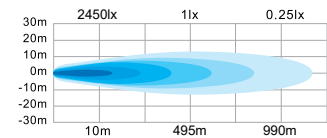

SUPERNOVA 7" LED SPOTLIGHT

LED POWER ⚡ 16*3W	LUMENS 💡 4320lm	CURRENT ⚡ 4.16A@12V	CURRENT ⚡ 2.12A@24V	WEIGHT 📏 1.81kg	DAYTIME ☾ RUNNING LIGHT

Spot Beam

Part Number: 1VF-594807-001
Short Code: VF5907