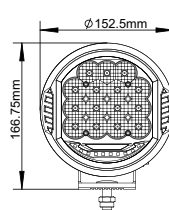

LED POWER	LUMENS	CURRENT	CURRENT	WEIGHT	DAYTIME
15*1.5W	2850lm	2.34A@12V	1.15A@24V	1.18kg	RUNNING LIGHT

Driving Beam