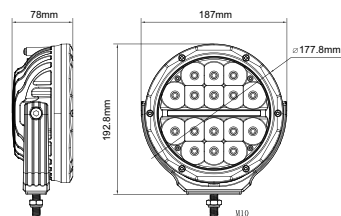

SUPERNOVA 7" LED SPOTLIGHT

LED POWER ⚡ 16*3W	LUMENS 💡 4320lm	CURRENT ⚡ 4.16A@12V	CURRENT ⚡ 2.12A@24V	WEIGHT 📏 1.81kg	DAYTIME ☾ RUNNING LIGHT

Spot Beam

Part Number: 1VF-594807-001
Short Code: VF5907