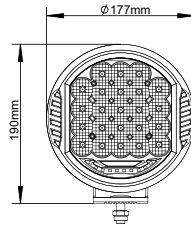

LED POWER	LUMENS	CURRENT	CURRENT	WEIGHT	DAYTIME
23*1.5W	4370lm	3.56A@12V	1.78A@24V	1.52kg	RUNNING LIGHT

Driving Beam

Part Number: 1VF-664507-001
Short Code: VF6607