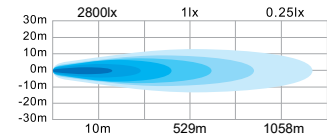

SUPERNOVA 9" LED SPOTLIGHT

LED POWER ⚡ 34*3W	LUMENS 💡 9180lm	CURRENT ⚡ 7.78A@12V	CURRENT ⚡ 4.1A@24V	WEIGHT 📏 3.7kg	DAYTIME ☾ RUNNING LIGHT

Spot Beam

Part Number: 1VF-621029-001
Short Code: VF6209