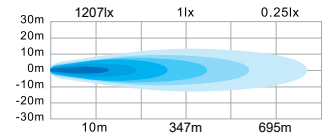

LED POWER	LUMENS	CURRENT	CURRENT	WEIGHT	DAYTIME
34*1.5W	6460lm	5.42A@12V	2.69A@24V	2.26kg	RUNNING LIGHT

Driving Beam

Part Number: 1VF-651029-001
Short Code: VF6509