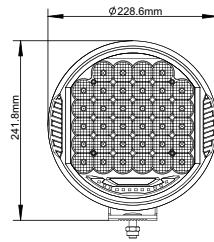

## SUPERNOVA 9" LED DRIVING LIGHT

LED POWER	LUMENS	CURRENT	CURRENT	WEIGHT	DAYTIME
34*1.5W	6460lm	5.42A@12V	2.69A@24V	2.26kg	RUNNING LIGHT

Driving Beam

Part Number: 1VF-651029-001  
Short Code: VF6509