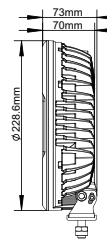

## SUPERNOVA 9" LED DRIVING LIGHT

LED POWER	LUMENS	CURRENT	CURRENT	WEIGHT	DAYTIME
34*1.5W	6460lm	5.42A@12V	2.69A@24V	2.26kg	RUNNING LIGHT

Driving Beam

Part Number: 1VF-651029-001  
Short Code: VF6509