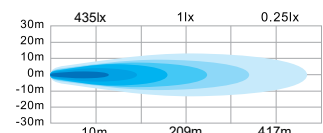

LED POWER	LUMENS	CURRENT	CURRENT	WEIGHT	DAYTIME
15*1.5W	2850lm	2.34A@12V	1.15A@24V	1.18kg	RUNNING LIGHT

Driving Beam