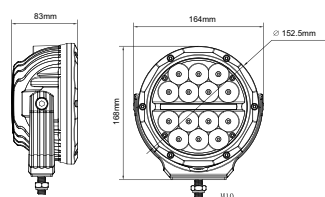

SUPERNOVA 6" LED SPOTLIGHT

LED POWER ⚡ 14*3W	LUMENS 💡 3780lm	CURRENT ⚡ 2.9A@12V	CURRENT ⚡ 1.6A@24V	WEIGHT 📏 1.46kg	DAYTIME ☾ RUNNING LIGHT

Spot Beam