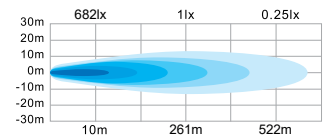

LED POWER	LUMENS	CURRENT	CURRENT	WEIGHT	DAYTIME
23*1.5W	4370lm	3.56A@12V	1.78A@24V	1.52kg	RUNNING LIGHT

Driving Beam

Part Number: 1VF-664507-001
Short Code: VF6607