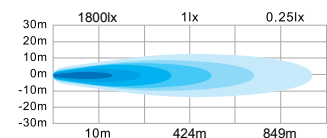

SUPERNOVA 6" LED SPOTLIGHT

LED POWER ⚡ 14*3W	LUMENS 💡 3780lm	CURRENT ⚡ 2.9A@12V	CURRENT ⚡ 1.6A@24V	WEIGHT 📏 1.46kg	DAYTIME ☾ RUNNING LIGHT

Spot Beam