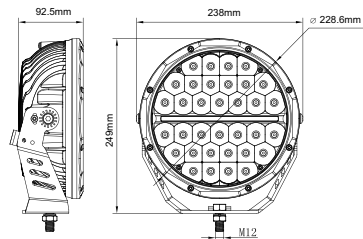

SUPERNOVA 9" LED SPOTLIGHT

LED POWER ⚡ 34*3W	LUMENS 💡 9180lm	CURRENT ⚡ 7.78A@12V	CURRENT ⚡ 4.1A@24V	WEIGHT 📏 3.7kg	DAYTIME ☾ RUNNING LIGHT

Spot Beam

Part Number: 1VF-621029-001
Short Code: VF6209