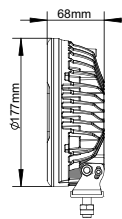

LED POWER	LUMENS	CURRENT	CURRENT	WEIGHT	DAYTIME
23*1.5W	4370lm	3.56A@12V	1.78A@24V	1.52kg	RUNNING LIGHT

Driving Beam

Part Number: 1VF-664507-001
Short Code: VF6607