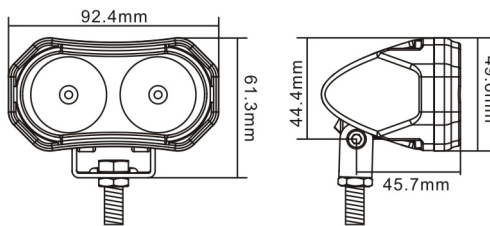

## BLUE LED REVERSE LIGHT

### UNIQUE SELLING POINTS

- Sleek and modern design
- Premium High power LEDs
- Multi-volt 10 - 80V DC

Part Number: IVF-410600-001

Short Code: VF4106

LED CHIP POWER	APPROVAL	VOLTAGE	CURRENT DRAW	COLOUR TEMP.	WEIGHT
 2*3W	 CE, ROHS, IP67, IP69 K, ECE R10	 10-80V DC	 0.5A @ 12V / 0.25A @ 24V	 BLUE, RED on request only	 0.25kg