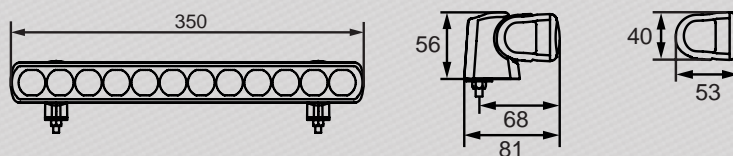

### PRODUCT FEATURES

- LED high-beam headlamp in the form of a compact light bar
- 350 mm long, low profile, and lightweight at only 690 g (including the fixing bracket and screws)
- Developed for special offroad vehicle requirements and for aerodynamic installations on truck cabin roofs
- With 12 intensely bright high-power LEDs
- The rear of the housing is an innovative ribbed design
- Thermoconductive plastic housing ensures effective heat dissipation of LED electronics
- Suitable for horizontal mounting
- Fixing brackets allow flexible positioning on the vehicle
- 12 V / 25 W, 24 V / 25 W (Multivolt)
- High beam with reference number 20, ECE approval E24 0008
- 5 Year Warranty

### SCOPE OF SUPPLY

- Individual headlamp with 2,500 mm two-pole connecting lead (with open ends)
- 2 fixing brackets and fasteners
- Integral LED light sources

### LIGHT DISTRIBUTION

Driving Light Bar 350 mm, LED high-beam headlamp with reference number 20