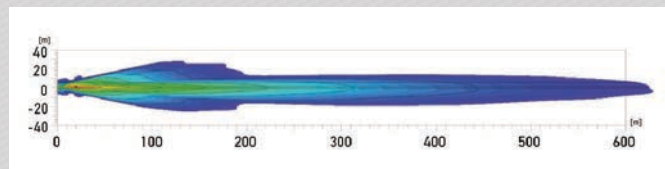

SPECIFICATIONS

Part Number	1F8-011002-001
Short Code	A2001
Bulb Type	3 LED MODULES
Rated Voltage	12V / 24V
Weight	2,800 g