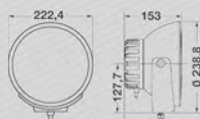

SPECIFICATIONS

Part Number	1F8-011002-001
Short Code	A2001
Bulb Type	3 LED MODULES
Rated Voltage	12V / 24V
Weight	2,800 g