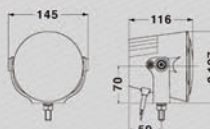

SPECIFICATIONS

Part Number	1F0-012206-001
Short Code	A2201
Bulb Type	1 LED MODULE
Rated Voltage	12V / 24V
Weight	1,170 g