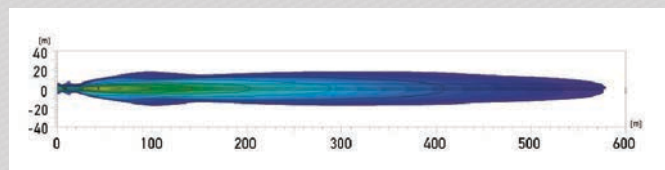

SPECIFICATIONS

Part Number	1F3-011815-001
Short Code	A5001
Bulb Type	2 LED MODULES
Rated Voltage	12V / 24V
Weight	2,130 g