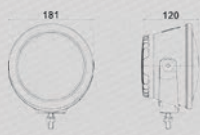

SPECIFICATIONS

Part Number	1F3-011815-001
Short Code	A5001
Bulb Type	2 LED MODULES
Rated Voltage	12V / 24V
Weight	2,130 g