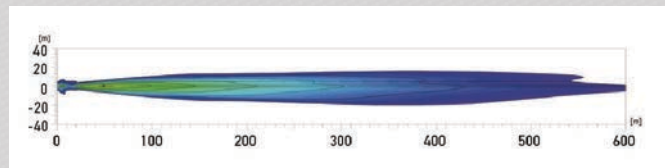

SPECIFICATIONS

Part Number	1F0-012206-001
Short Code	A2201
Bulb Type	1 LED MODULE
Rated Voltage	12V / 24V
Weight	1,170 g