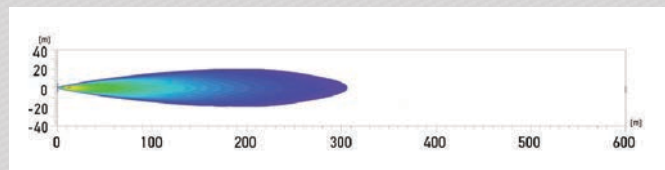

HELLA LED RANGE

Performance & Quality through Vision
... Your next adventure starts here!

Bar Hawk LED auxiliary Driving Light Bar 350 mm

PRODUCT FEATURES

- LED high-beam headlamp in the form of a compact light bar
- 350 mm long, low profile, and lightweight at only 690 g (including the fixing bracket and screws)
- Developed for special offroad vehicle requirements and for aerodynamic installations on truck cabin roofs
- With 12 intensely bright high-power LEDs
- The rear of the housing is an innovative ribbed design
- Thermoconductive plastic housing ensures effective heat dissipation of LED electronics
- Suitable for horizontal mounting
- Fixing brackets allow flexible positioning on the vehicle
- 12 V / 25 W, 24 V / 25 W (Multivolt)
- High beam with reference number 20, ECE approval E24 0008
- 5 Year Warranty

SCOPE OF SUPPLY

- Individual headlamp with 2,500 mm two-pole connecting lead (with open ends)
- 2 fixing brackets and fasteners
- Integral LED light sources

RANGE OVERVIEW

LED high-beam headlamp (ECE Ref. 20) - Multivolt 12 / 24 V
Part Number 1FJ-958040-021
Short Code A1395

LIGHT DISTRIBUTION

Driving Light Bar 350 mm, LED high-beam headlamp with reference number 20

LUMINATOR LED (Ref. 40)

LIGHT BEAM OF
OVER 600m

SPECIFICATIONS

Part Number	1F8-011002-001
Short Code	A2001
Bulb Type	3 LED MODULES
Rated Voltage	12V / 24V
Weight	2,800 g

LUMINATOR COMPACT LED (Ref. 45)

LIGHT BEAM OF
OVER 600m

SPECIFICATIONS

Part Number	1F3-011815-001
Short Code	A5001
Bulb Type	2 LED MODULES
Rated Voltage	12V / 24V
Weight	2,130 g

LUMINATOR X LED (Ref. 37.5)

LIGHT BEAM OF
OVER 600m

SPECIFICATIONS

Part Number	1F0-012206-001
Short Code	A2201
Bulb Type	1 LED MODULE
Rated Voltage	12V / 24V
Weight	1,170 g

HELLA Automotive South Africa (Pty) Ltd.