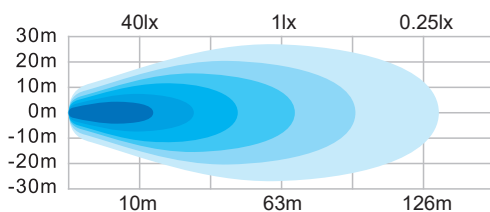

HELLA VALUEFIT

LED WORK LIGHT

LED WORK LIGHT

WITH EXTERNAL SWITCH AND U-BRACKET

LED POWER	LUMENS	CURRENT DRAW	CURRENT DRAW	COLOUR TEMP	APPROVAL
9*1.5W	1710lm	1.25A@12V	0.625A@24V	6000K	IP67, CE, ROHS

MAIN APPLICATIONS: Universal

PRODUCT FEATURES

- Aluminium alloy handles.
- Integrated sealed on/off switch
- Intergrated DT connector
- Stainless steel 'U' bracket

Part Number: 1GA-492701-001

Short Code: VF4927

Flood Beam