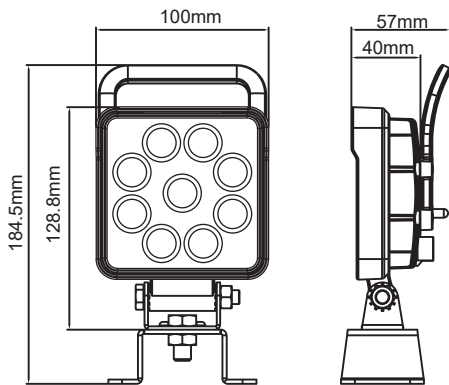

### LED WORK LIGHT

WITH EXTERNAL SWITCH AND U-BRACKET

LED POWER	LUMENS	CURRENT DRAW	CURRENT DRAW	COLOUR TEMP	APPROVAL
 9*1.5W	 1710lm	 1.25A@12V	 0.625A@24V	 6000K	 IP67, CE, ROHS

MAIN APPLICATIONS: Universal

#### PRODUCT FEATURES

- Aluminium alloy handles.
- Integrated sealed on/off switch
- Intergrated DT connector
- Stainless steel 'U' bracket

Part Number: 1GA-492701-001

Short Code: VF4927

Flood Beam